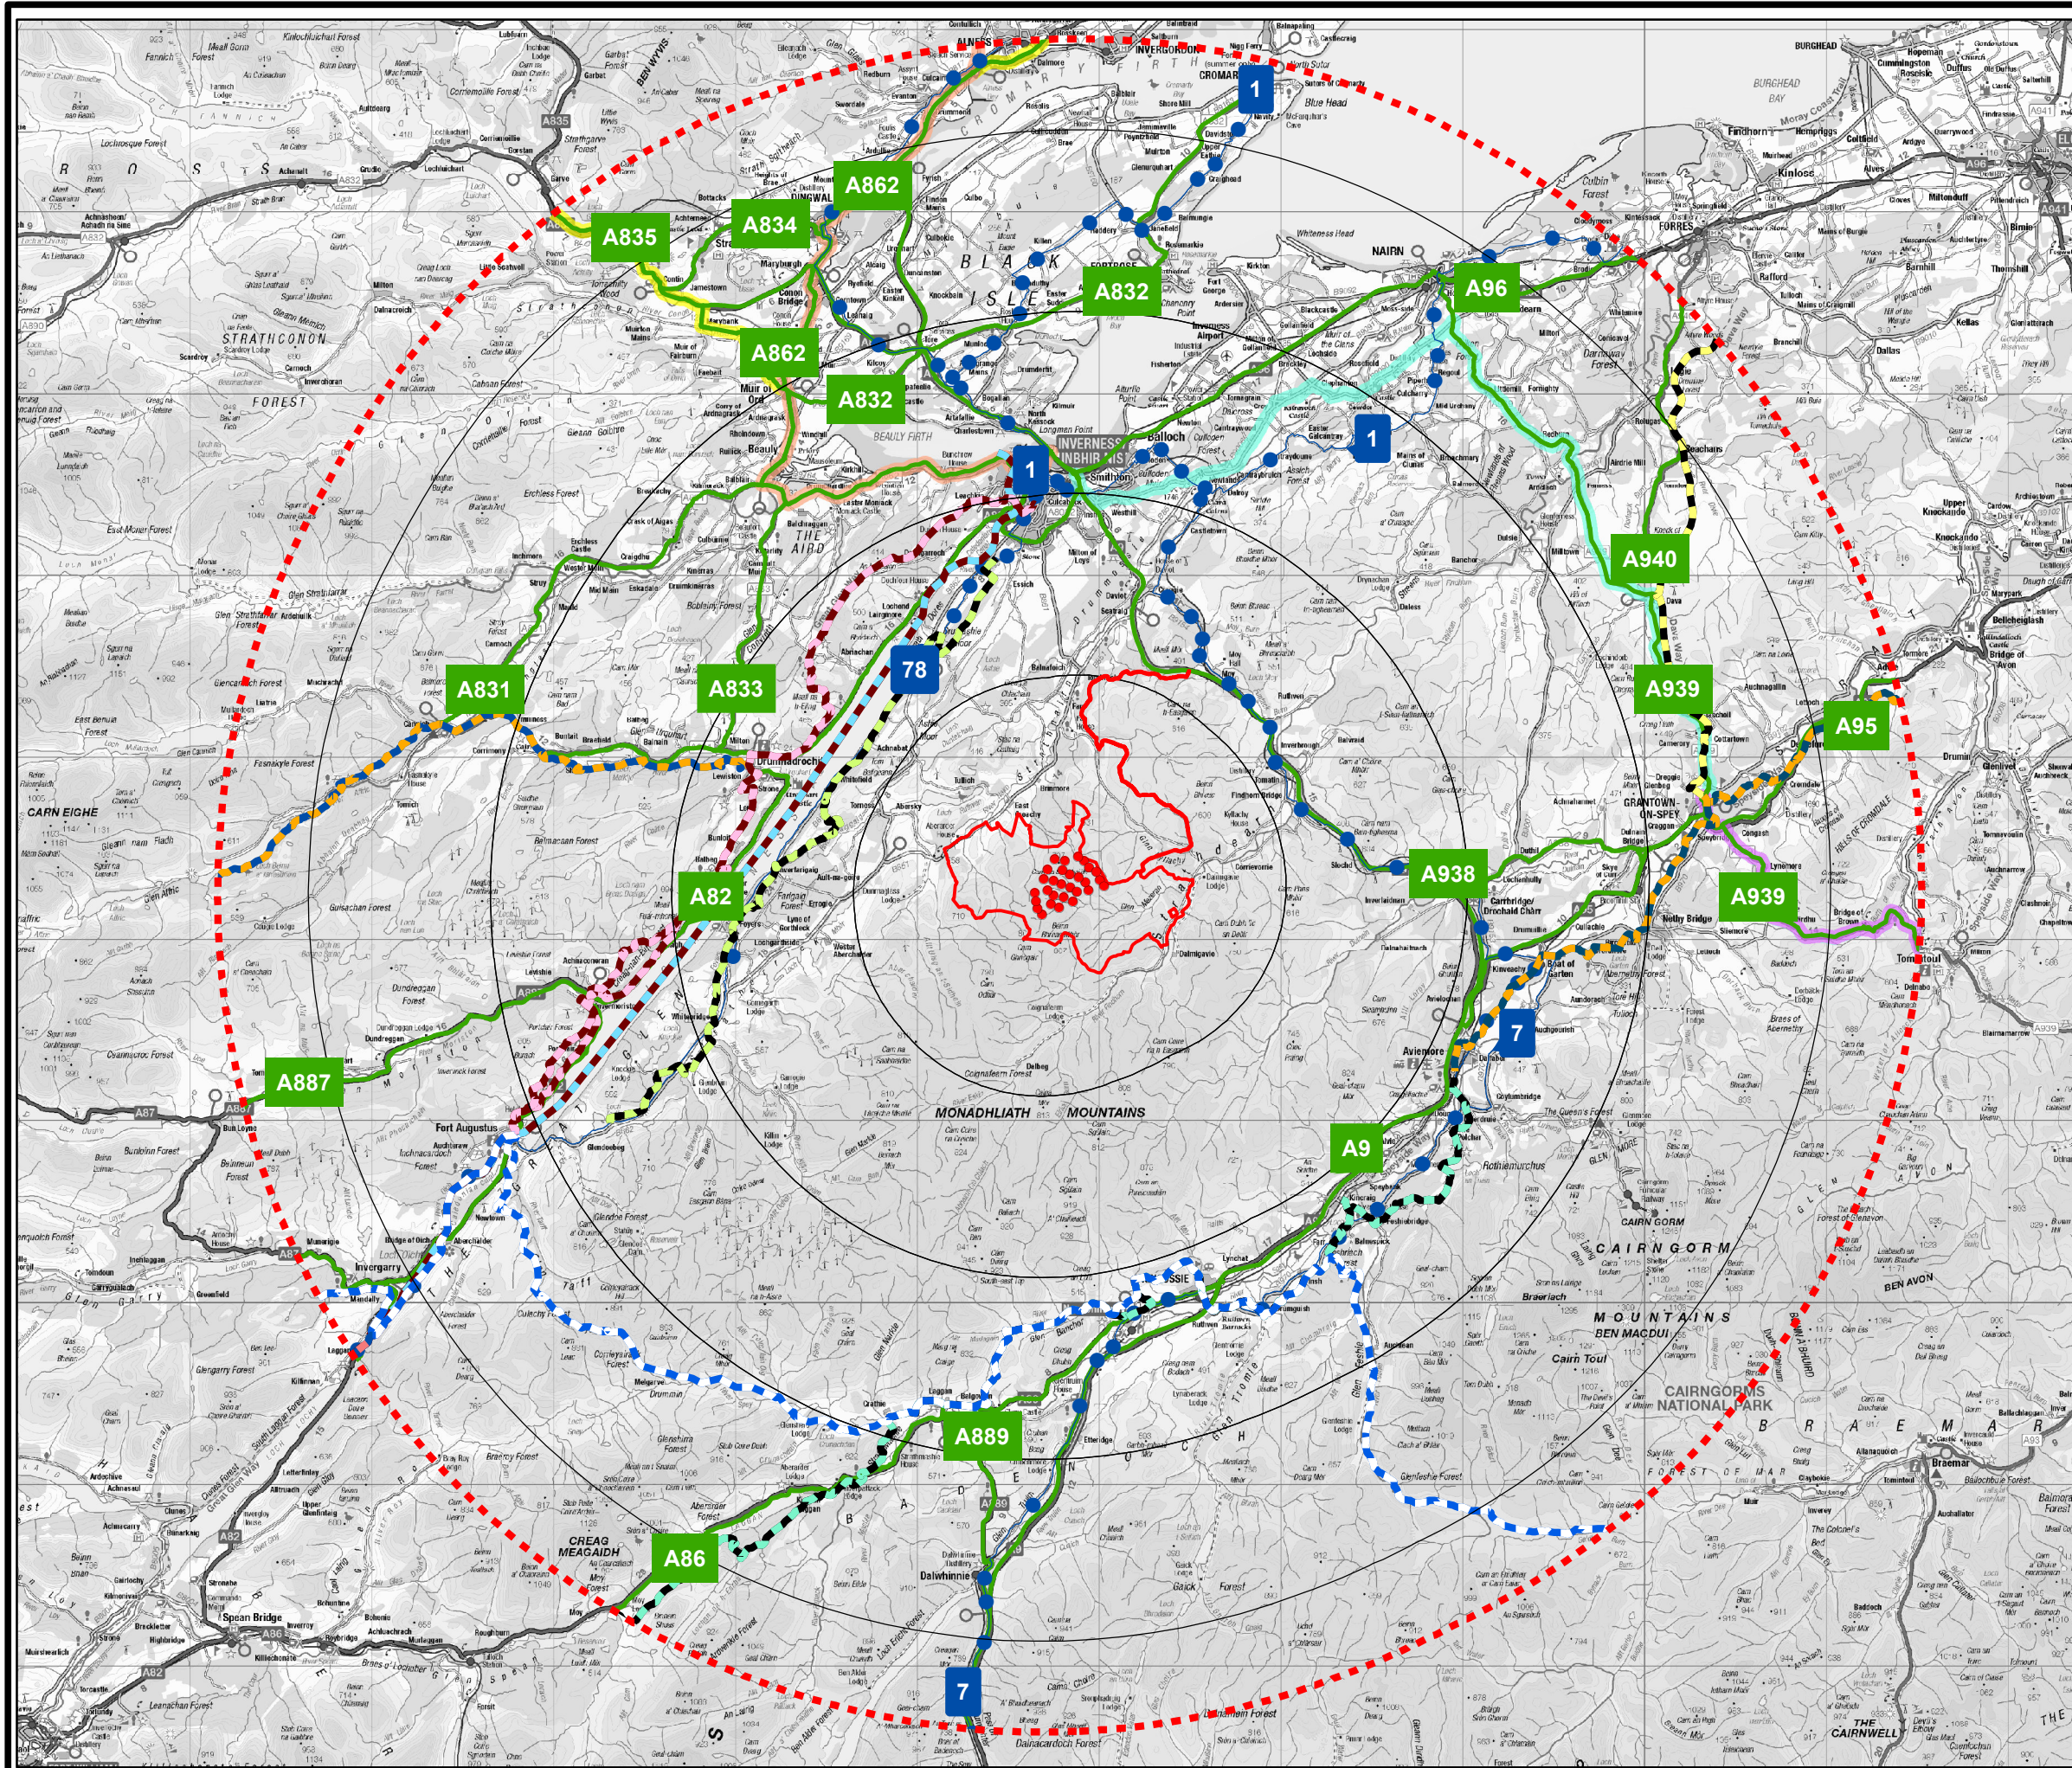

CARN NA SAOBHAIDH

FIGURE 6.5 VISUAL RECEPTORS

Contains OS data © Crown copyright and database right (2024).

Legend

- Proposed Turbine Location
- ▭ Site Boundary
- 10km Radii
- ▭ 45km Study Area
- Long Distance Recreational Routes
- Afric Kintail
- Cape Wrath Way
- Dava Way
- East Highland Way
- Great Glen Canoe Trail
- Great Glen Way
- Scottish National Trail
- South Loch Ness Trail
- Speyside Way
- National Cycle Route
- A Road
- Scenic Routes
- Highland Tourist Route
- Moray Firth Route
- North Coast 500
- Snowroads

LAYOUT DWG: NA T-LAYOUT NO: PSC0gir013

DRAWING NUMBER: 405.V14390.0002.0005.0

SCALE - 1:360,000 @ A3

SCOPING REPORT 2024

THIS DRAWING IS THE PROPERTY OF RENEWABLE ENERGY SYSTEMS LTD. AND NO REPRODUCTION MAY BE MADE IN WHOLE OR IN PART WITHOUT PERMISSION