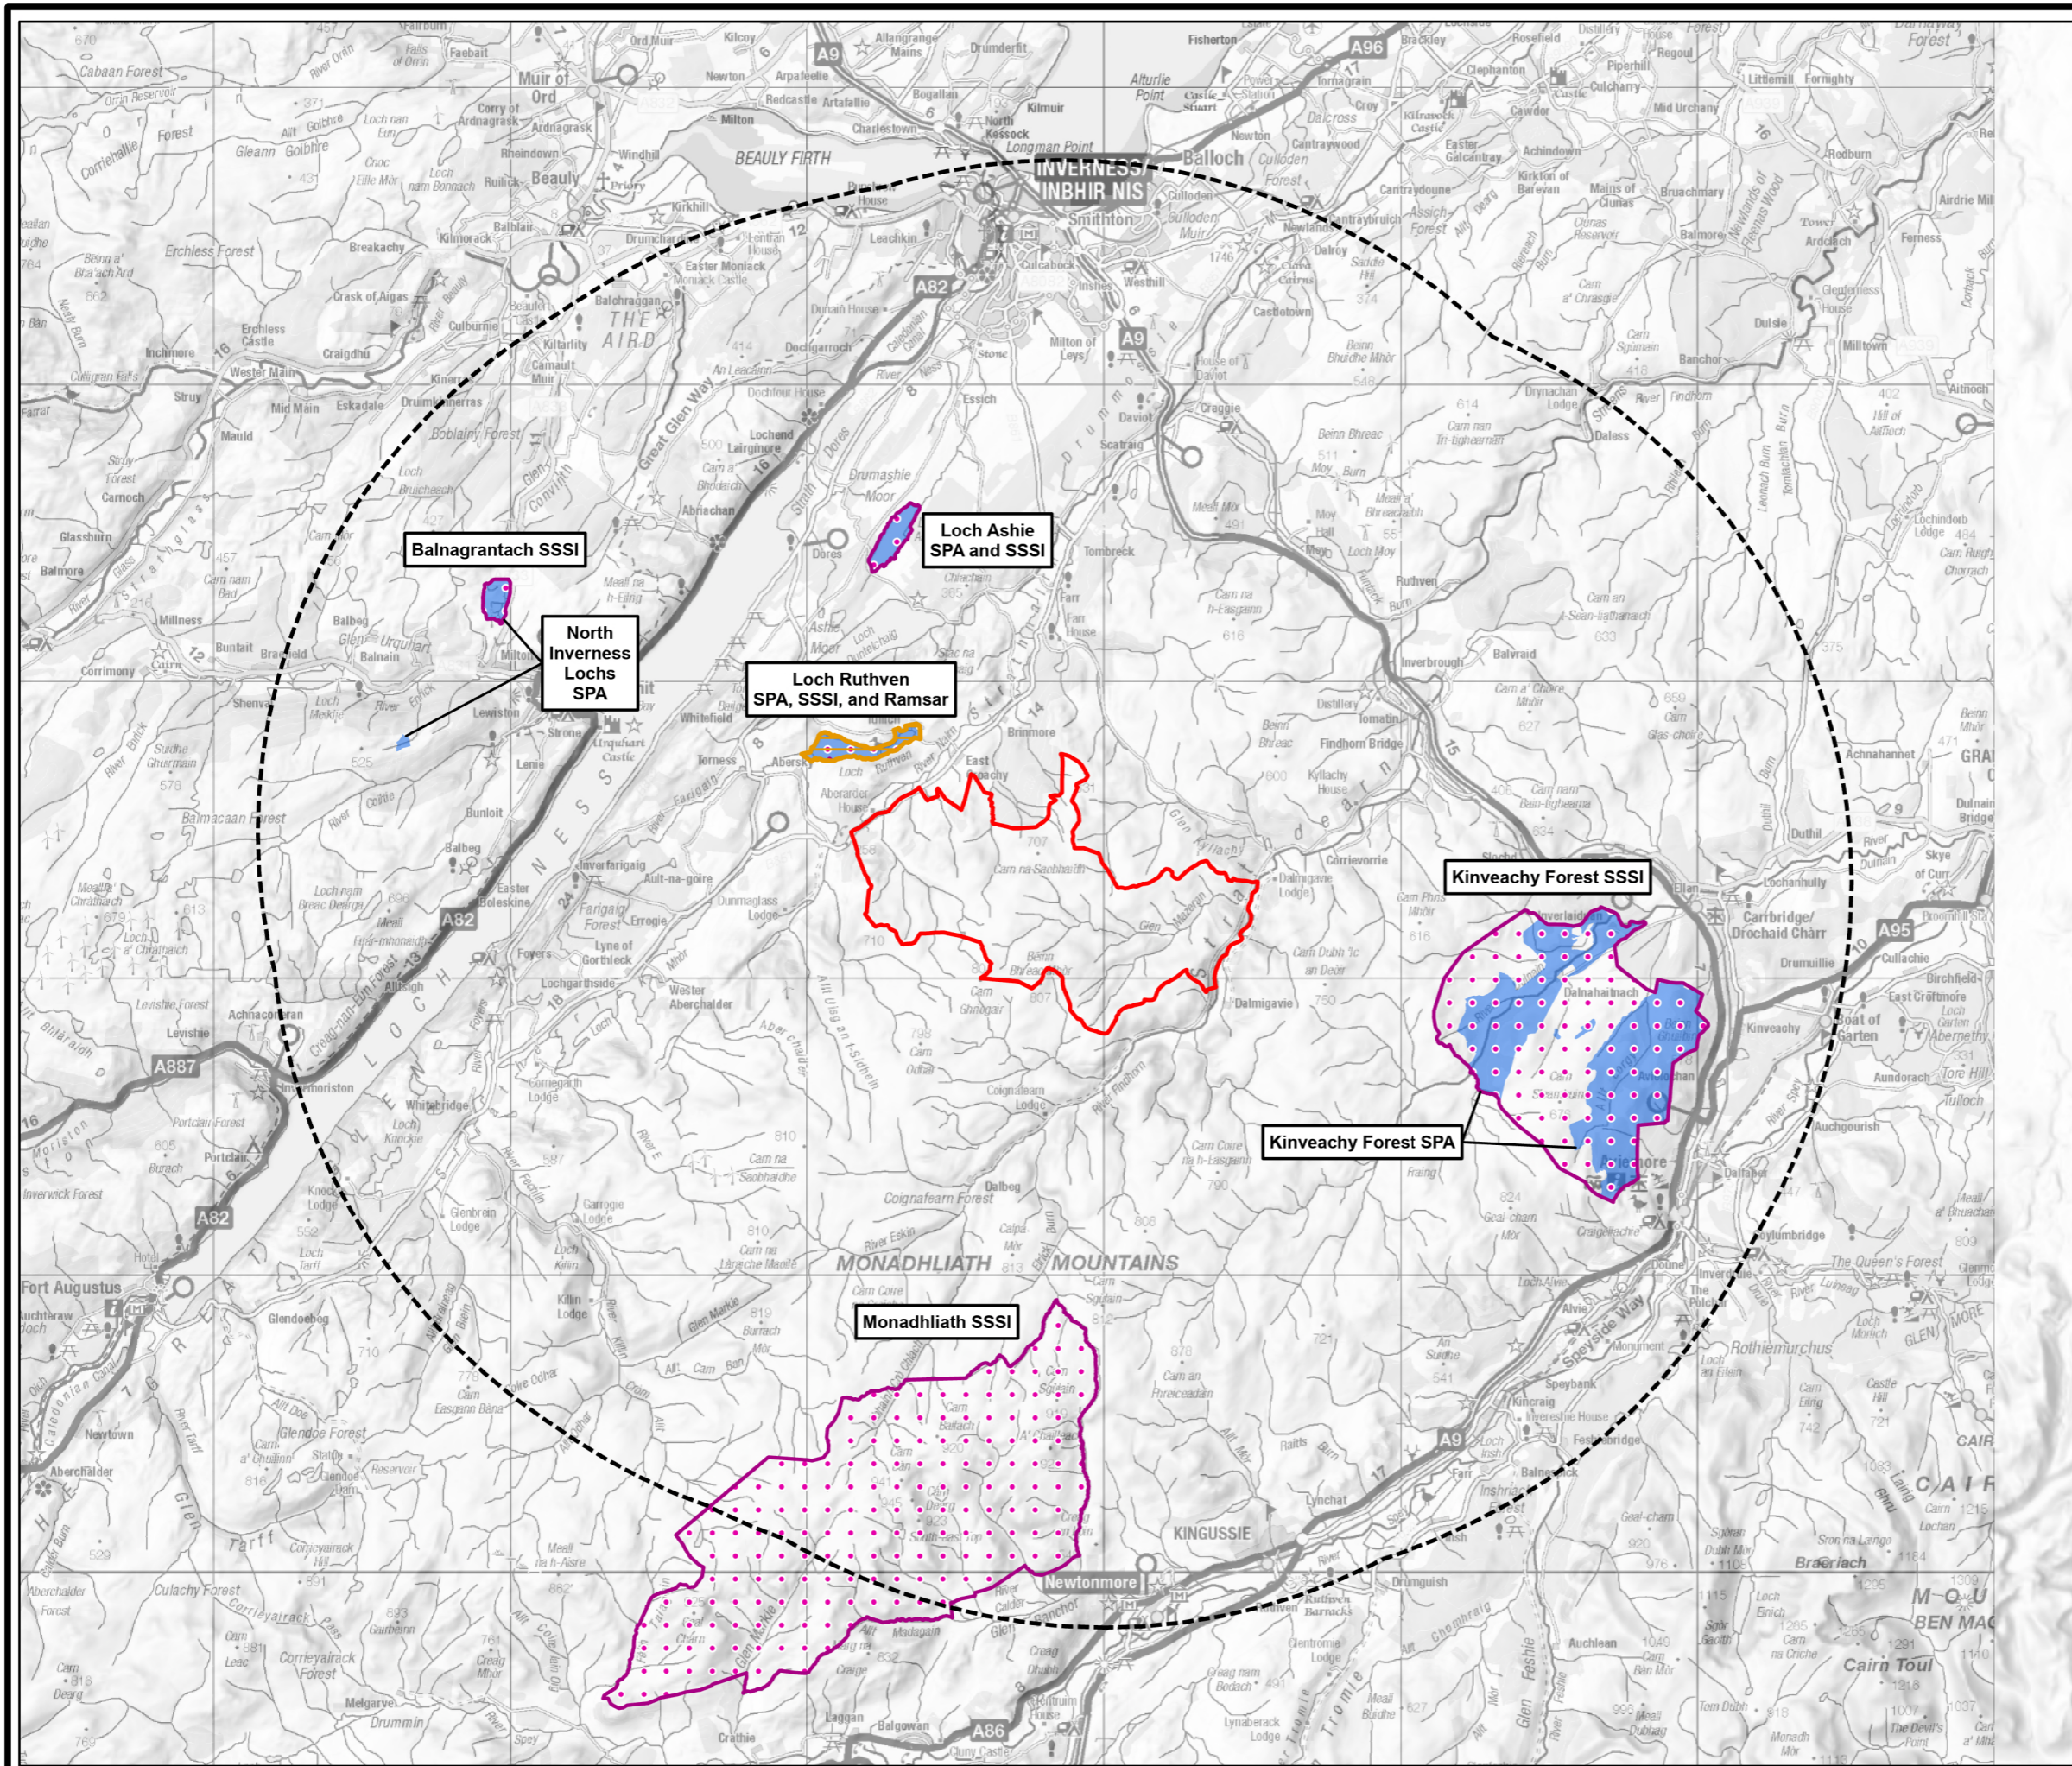

**CARN NA SAOBHAIDH
WIND FARM EIA
SCOPING REPORT**

Figure 9.3

**ORNITHOLOGICAL
DESIGNATED SITES
WITHIN 20 KM**

Contains OS data © Crown Copyright and database right 2023
Contains data from OS Zoomstack. Licence Number 0100031673.

- Site Boundary
- Ornithological Designated Sites and Study Area**
- Study Area (20km)
- Special Protection Area (SPA)
- Site of Special Scientific Interest (SSSI)
- Ramsar

SCALE - 1:220,000 @ A3

**ENVIRONMENTAL IMPACT ASSESSMENT
SCOPING REPORT 2024**