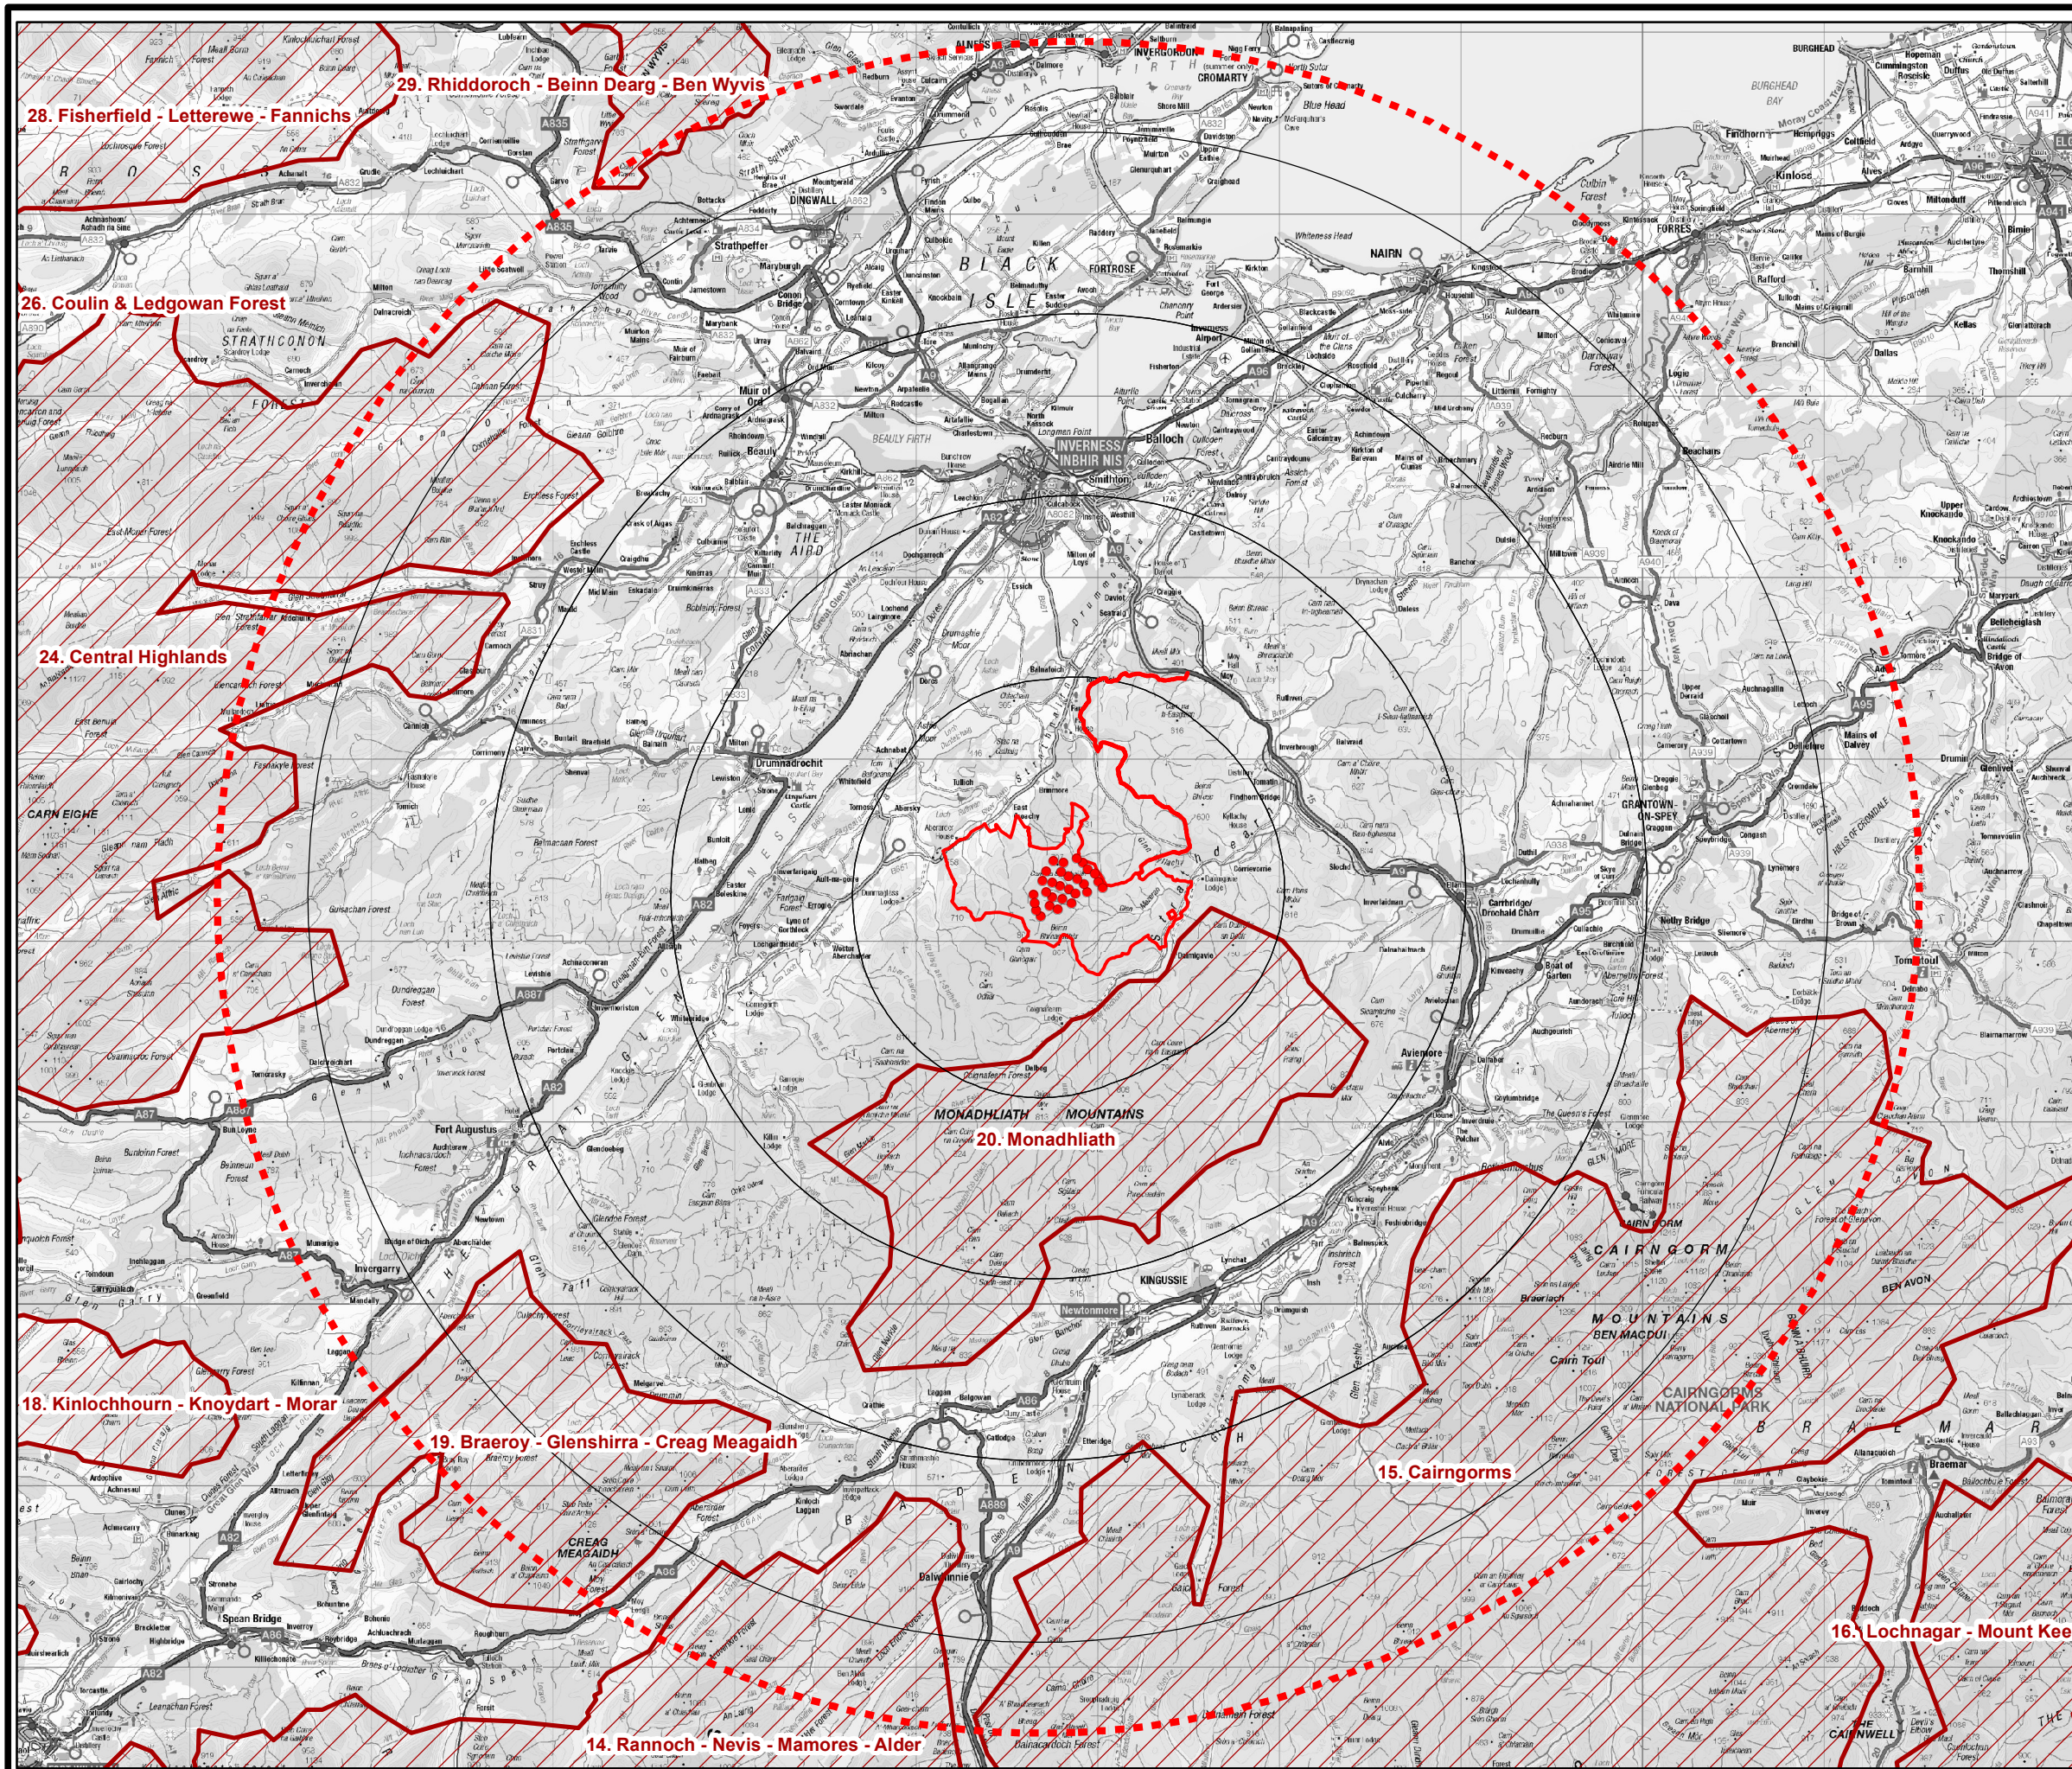

CARN NA SAOBHAIDH

FIGURE 6.4

WILD LAND AREAS

Contains OS data © Crown copyright and database right (2024).

Legend

- Proposed Turbine Location
- Site Boundary
- 10km Radii
- 45km Study Area
- Wild Land Areas

LAYOUT DWG: NA T-LAYOUT NO: PSC0gir013

DRAWING NUMBER: 405.V14390.0002.0004.0

SCALE - 1:360,000 @ A3

SCOPING REPORT 2024

THIS DRAWING IS THE PROPERTY OF RENEWABLE ENERGY SYSTEMS LTD. AND NO REPRODUCTION MAY BE MADE IN WHOLE OR IN PART WITHOUT PERMISSION

Contains NatureScot information licensed under the Open Government Licence v3.0.