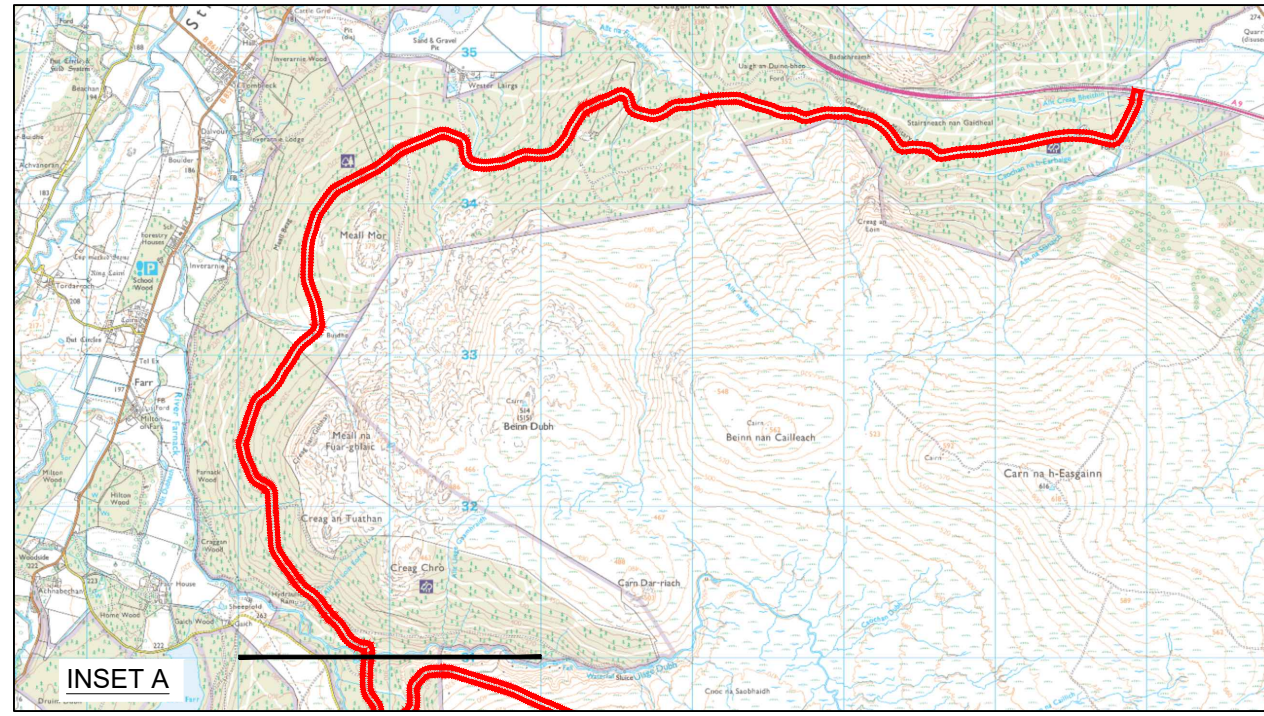

Monadhliath Mountains