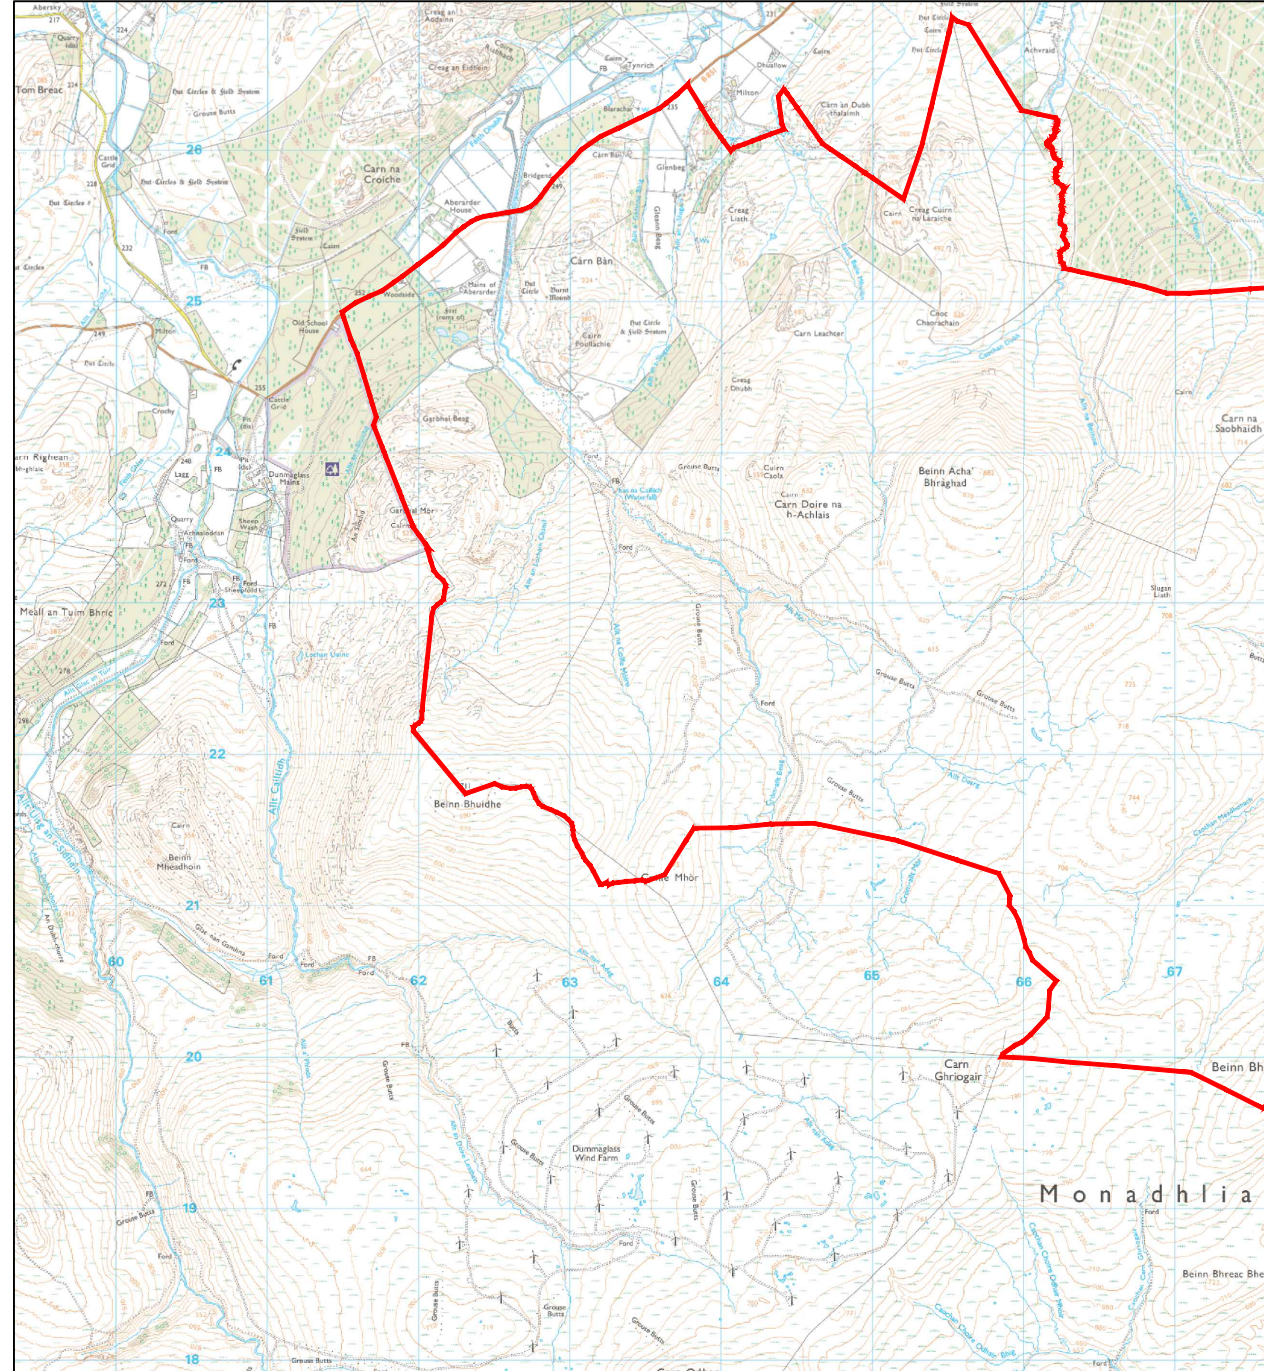

KEY:
 SITE BOUNDARY
 (CENTRELINE DENOTES BOUNDARY)

NOTES:

SITE LOCATION - NOT TO SCALE

3	MC	WB	JC	2024-05-07	BOUNDARY UPDATED
2	CT	BY APPD	JS	2022-10-19	BOUNDARY UPDATED
1	CT	BY APPD	JS	2022-10-18	FIRST ISSUE
ISSUE	DRAWN	CHKD	APPD	DATE	REVISION NOTES

PURPOSE	COORDINATES
PRELIMINARY	OSGB 1936
SCALE	DATUM
1:50,000 @A3	N/A
LAYOUT DRAWING	T-LAYOUT NO
N/A	N/A

PROJECT TITLE
CARN NA SAOBHAIDH WIND FARM

DRAWING TITLE
SITE BOUNDARY

RES DRAWING NUMBER	REV
04993-RES-LAY-DR-LE-001	3

Monadhliath Mountains