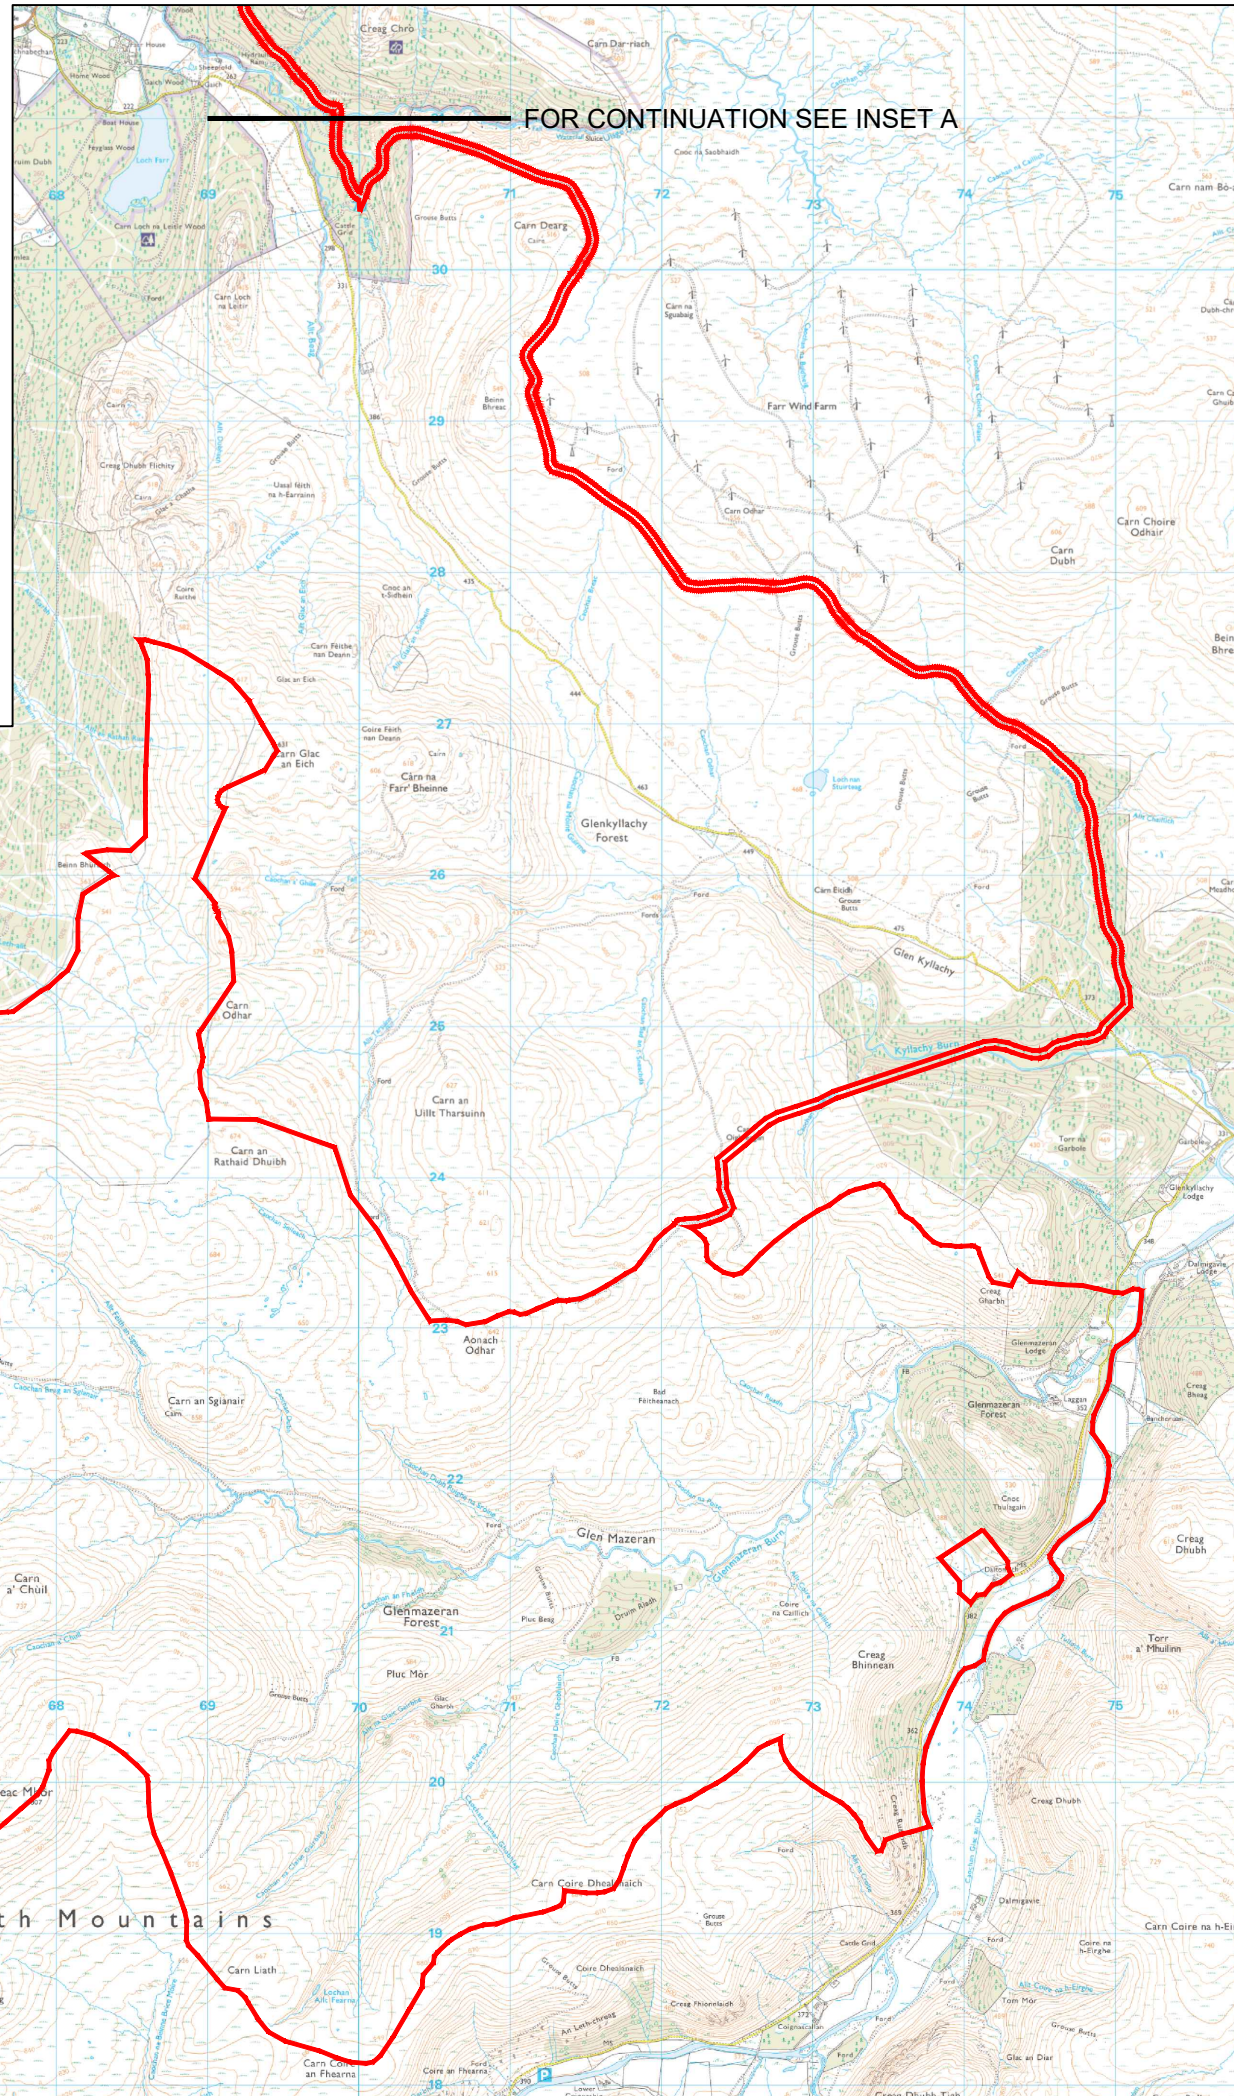

KEY:
 SITE BOUNDARY
 (CENTRELINE DENOTES BOUNDARY)

NOTES:

SITE LOCATION - NOT TO SCALE

3	MC	WB	JC	2024-05-07	BOUNDARY UPDATED
2	CT	BY APPD	JS	2022-10-19	BOUNDARY UPDATED
1	CT	BY APPD	JS	2022-10-18	FIRST ISSUE
ISSUE	DRAWN	CHKD	APPD	DATE	REVISION NOTES

PURPOSE	COORDINATES
PRELIMINARY	OSGB 1936
SCALE	DATUM
1:50,000 @A3	N/A
LAYOUT DRAWING	T-LAYOUT NO
N/A	N/A

PROJECT TITLE
CARN NA SAOBHAIDH WIND FARM

DRAWING TITLE
SITE BOUNDARY

RES DRAWING NUMBER	REV
04993-RES-LAY-DR-LE-001	3

Monadhliath Mountains